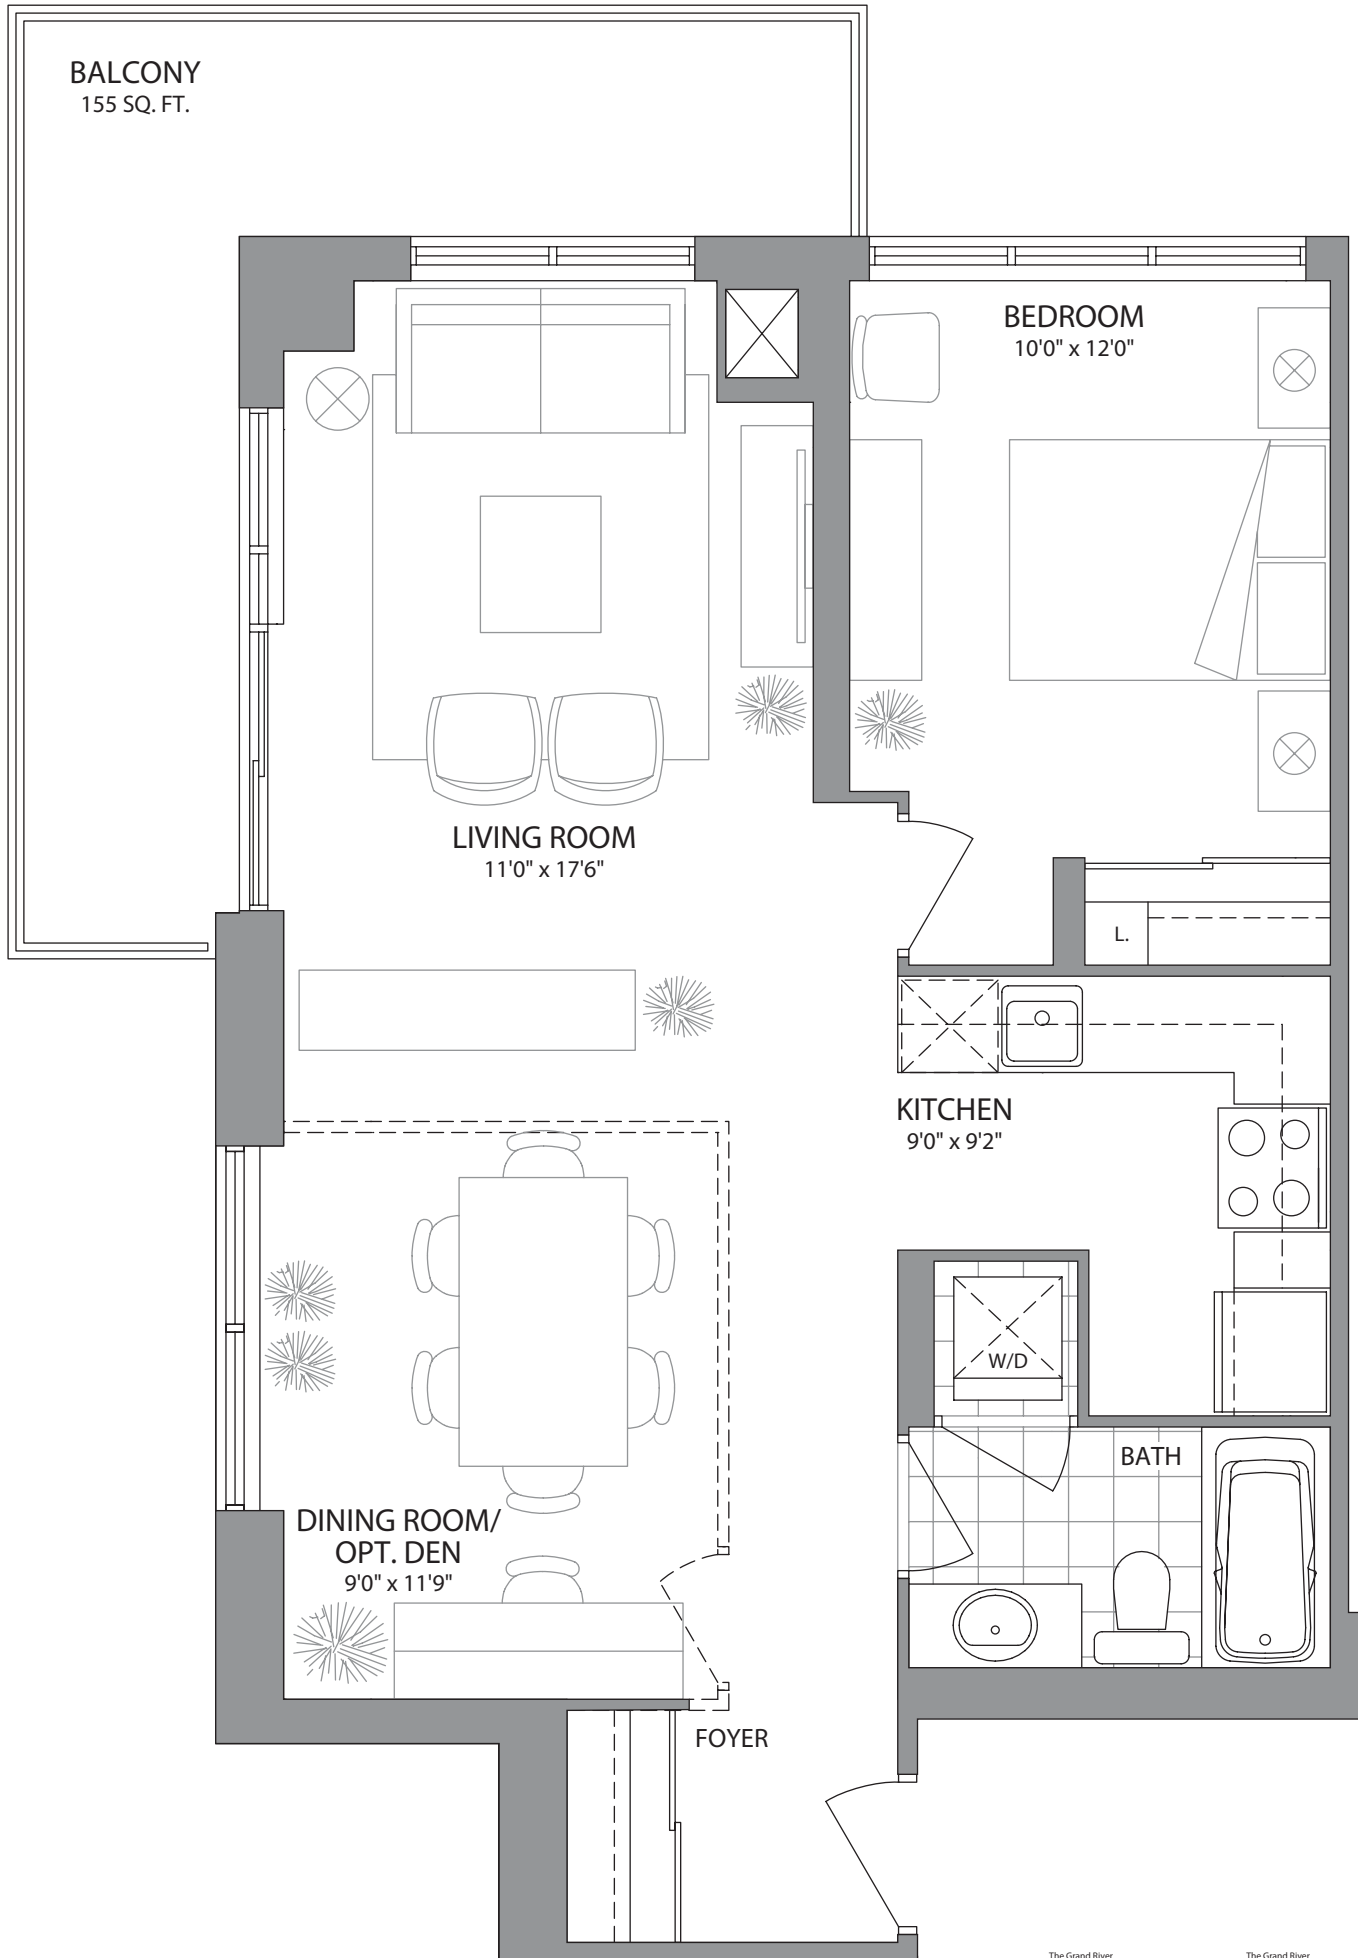

# SUITE 1K I 765 <sup>SQ</sup> <sub>FT</sub>

ONE BEDROOM ~ SOUTH & EAST VIEWS

Prices and specifications are subject to change without notice. Bulkheads and dropped ceilings will be added as required for mechanical, electrical and structural element. Actual usable floor space may vary from the stated floor area. E. & O. E.