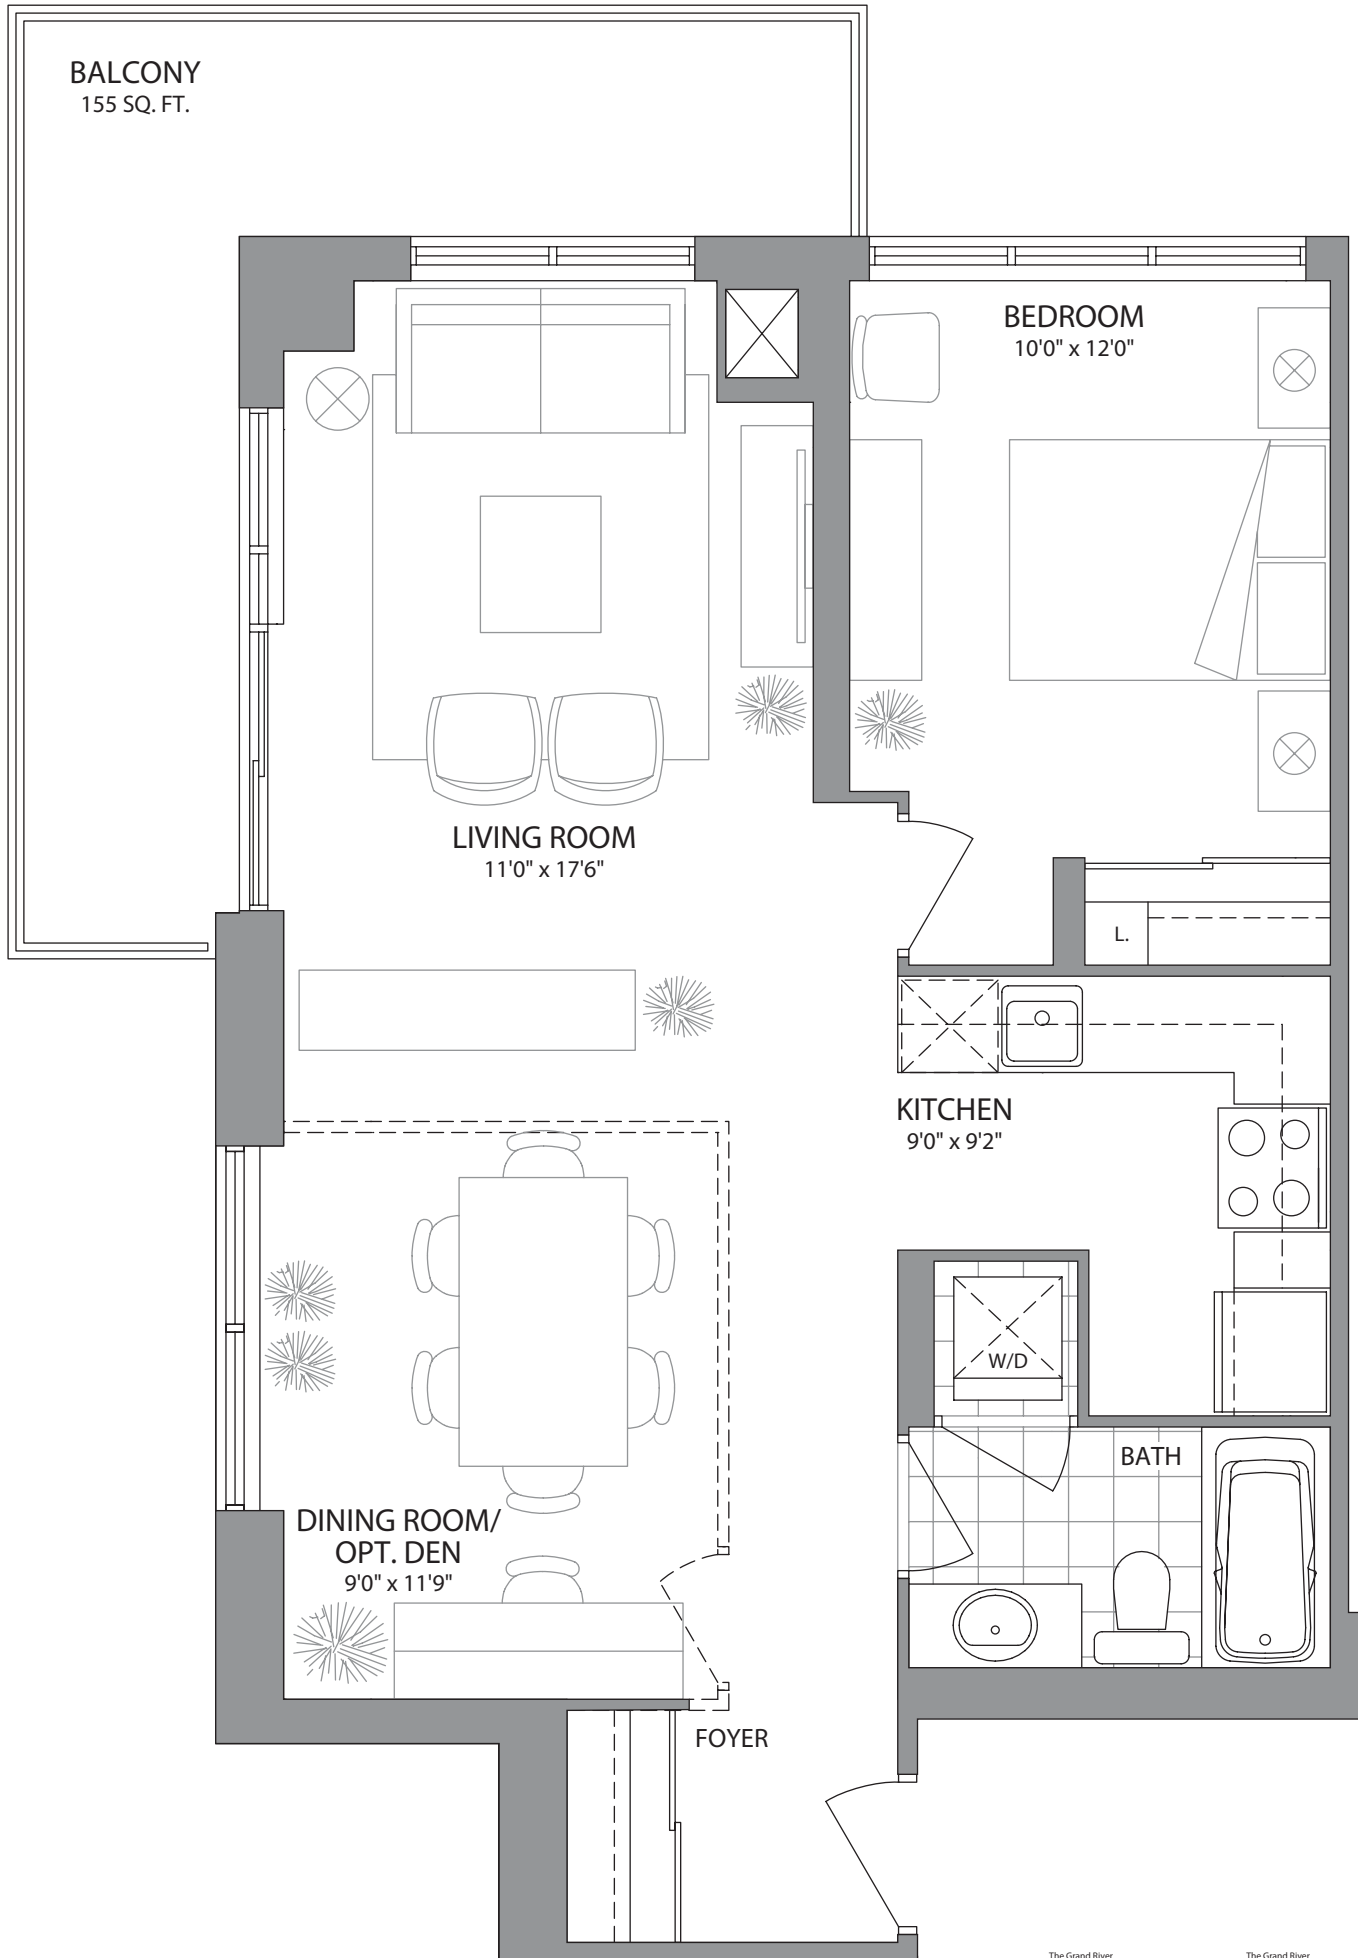

SUITE 1K I 765 ^{SQ} _{FT}

ONE BEDROOM ~ SOUTH & EAST VIEWS

Prices and specifications are subject to change without notice. Bulkheads and dropped ceilings will be added as required for mechanical, electrical and structural element. Actual usable floor space may vary from the stated floor area. E. & O. E.