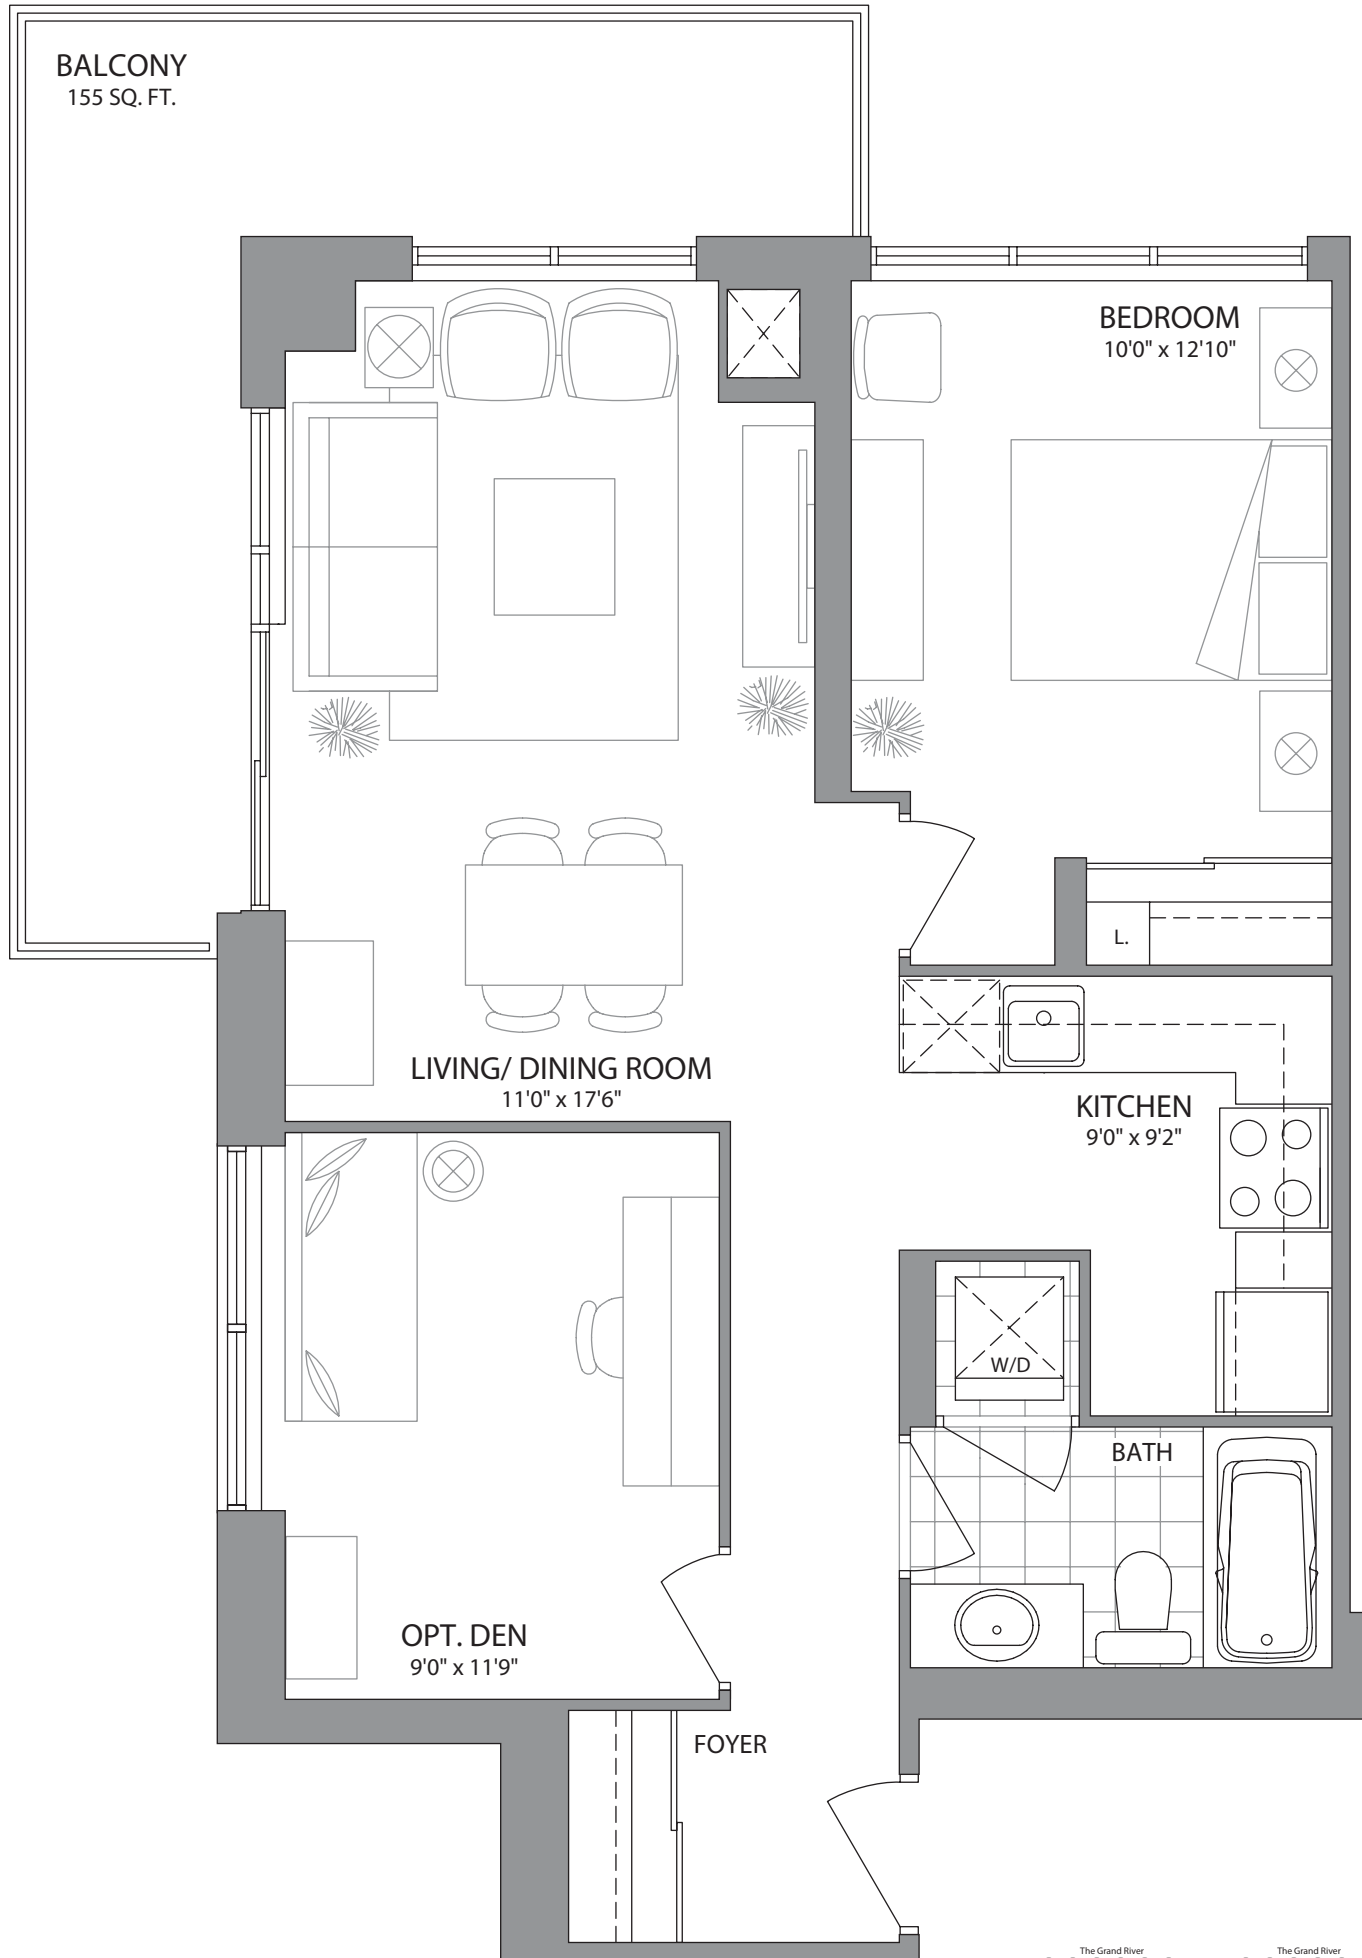

# SUITE 1K + D (ALT.) | 765<sup>SQ</sup> FT

ONE BEDROOM ~ SOUTH & EAST VIEWS

Prices and specifications are subject to change without notice. Bulkheads and dropped ceilings will be added as required for mechanical, electrical and structural element. Actual usable floor space may vary from the stated floor area. E. & O. E.