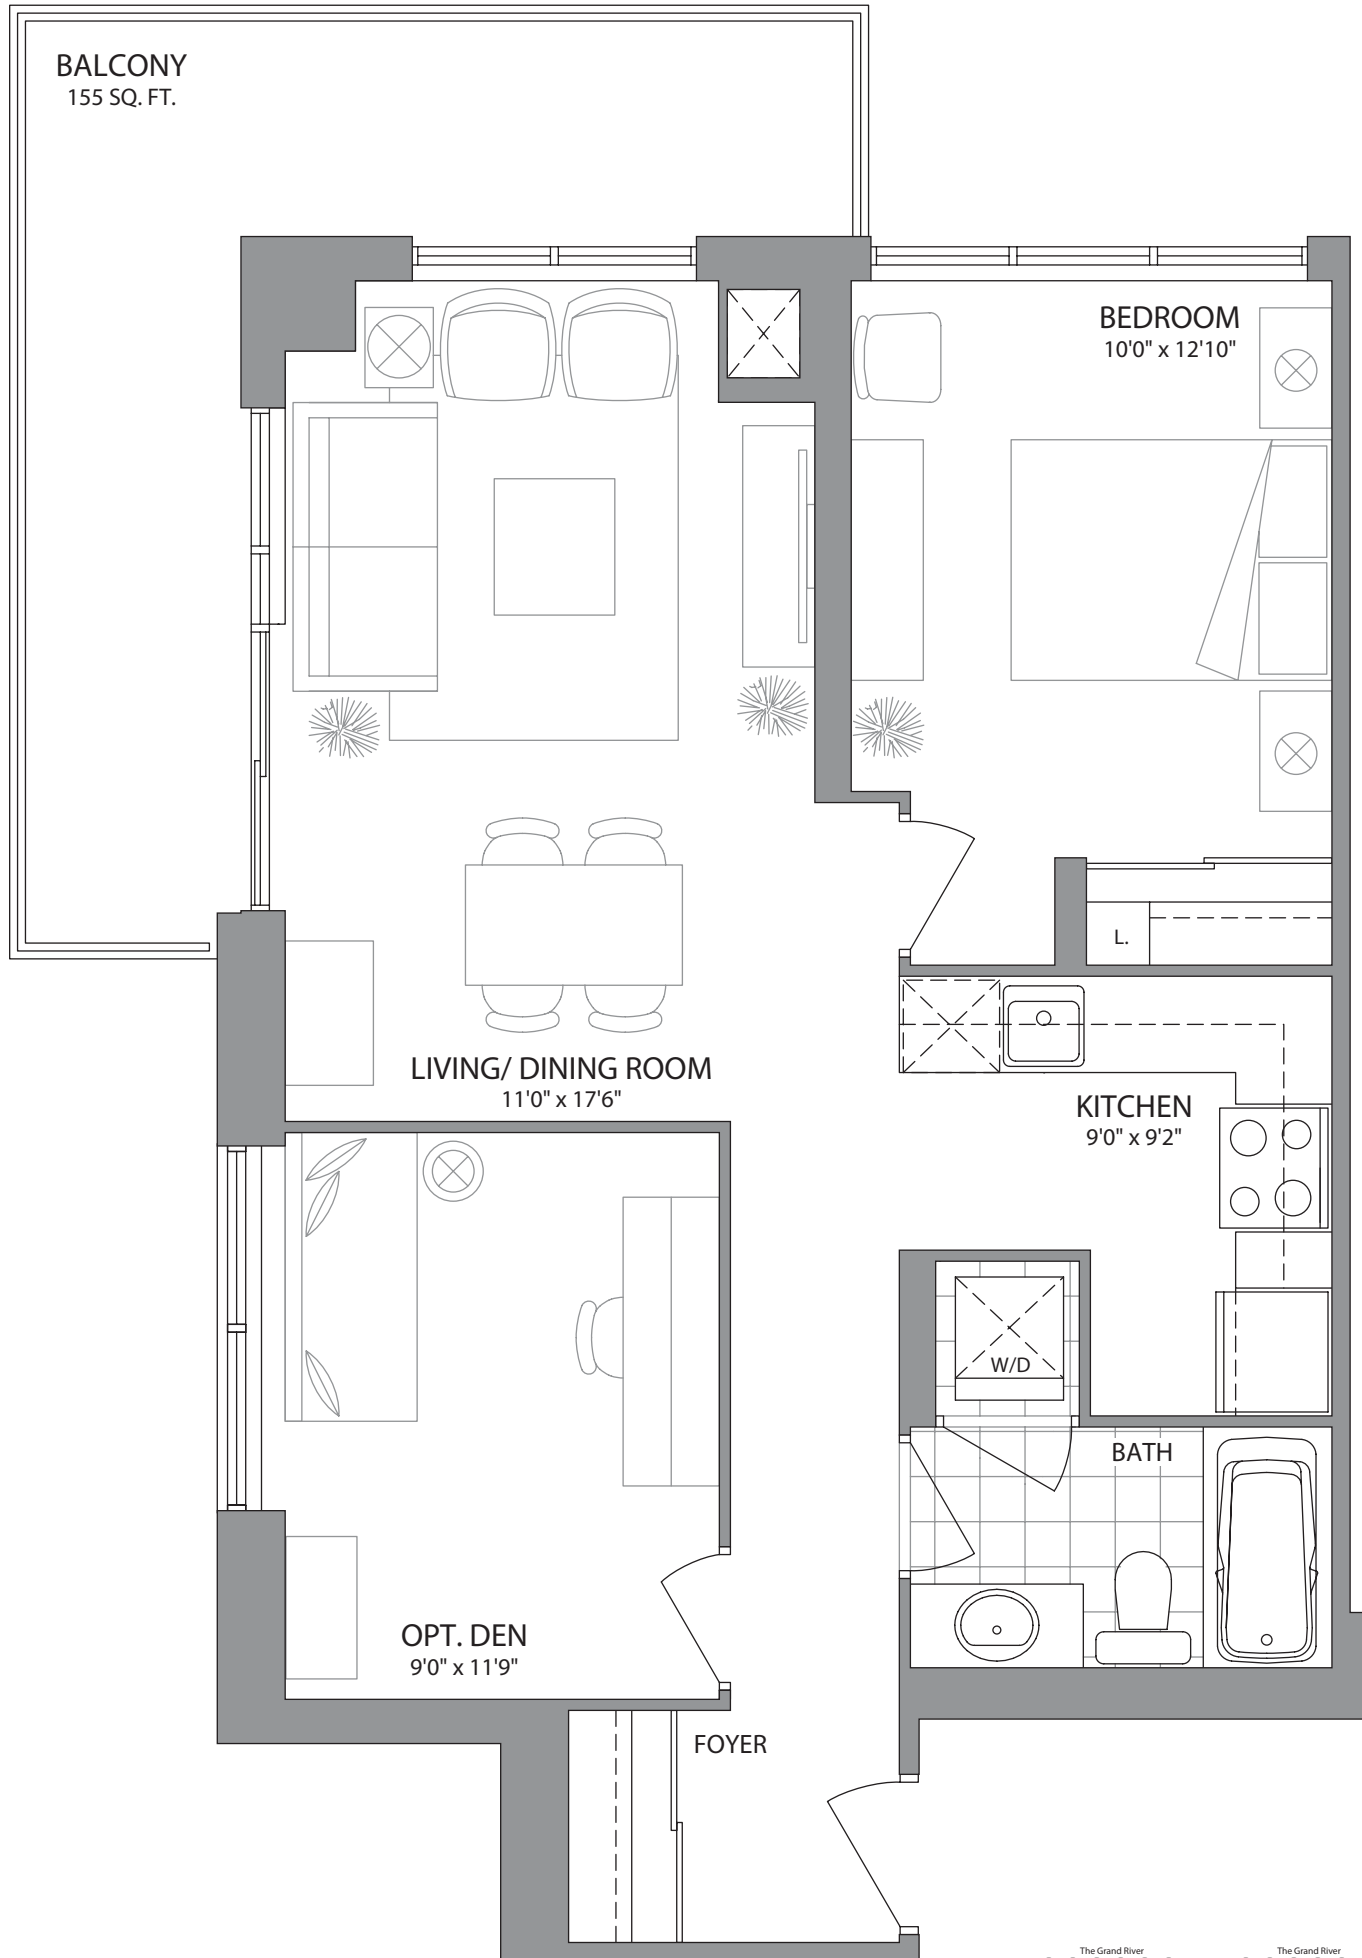

SUITE 1K + D (ALT.) | 765^{SQ} FT

ONE BEDROOM ~ SOUTH & EAST VIEWS

Prices and specifications are subject to change without notice. Bulkheads and dropped ceilings will be added as required for mechanical, electrical and structural element. Actual usable floor space may vary from the stated floor area. E. & O. E.