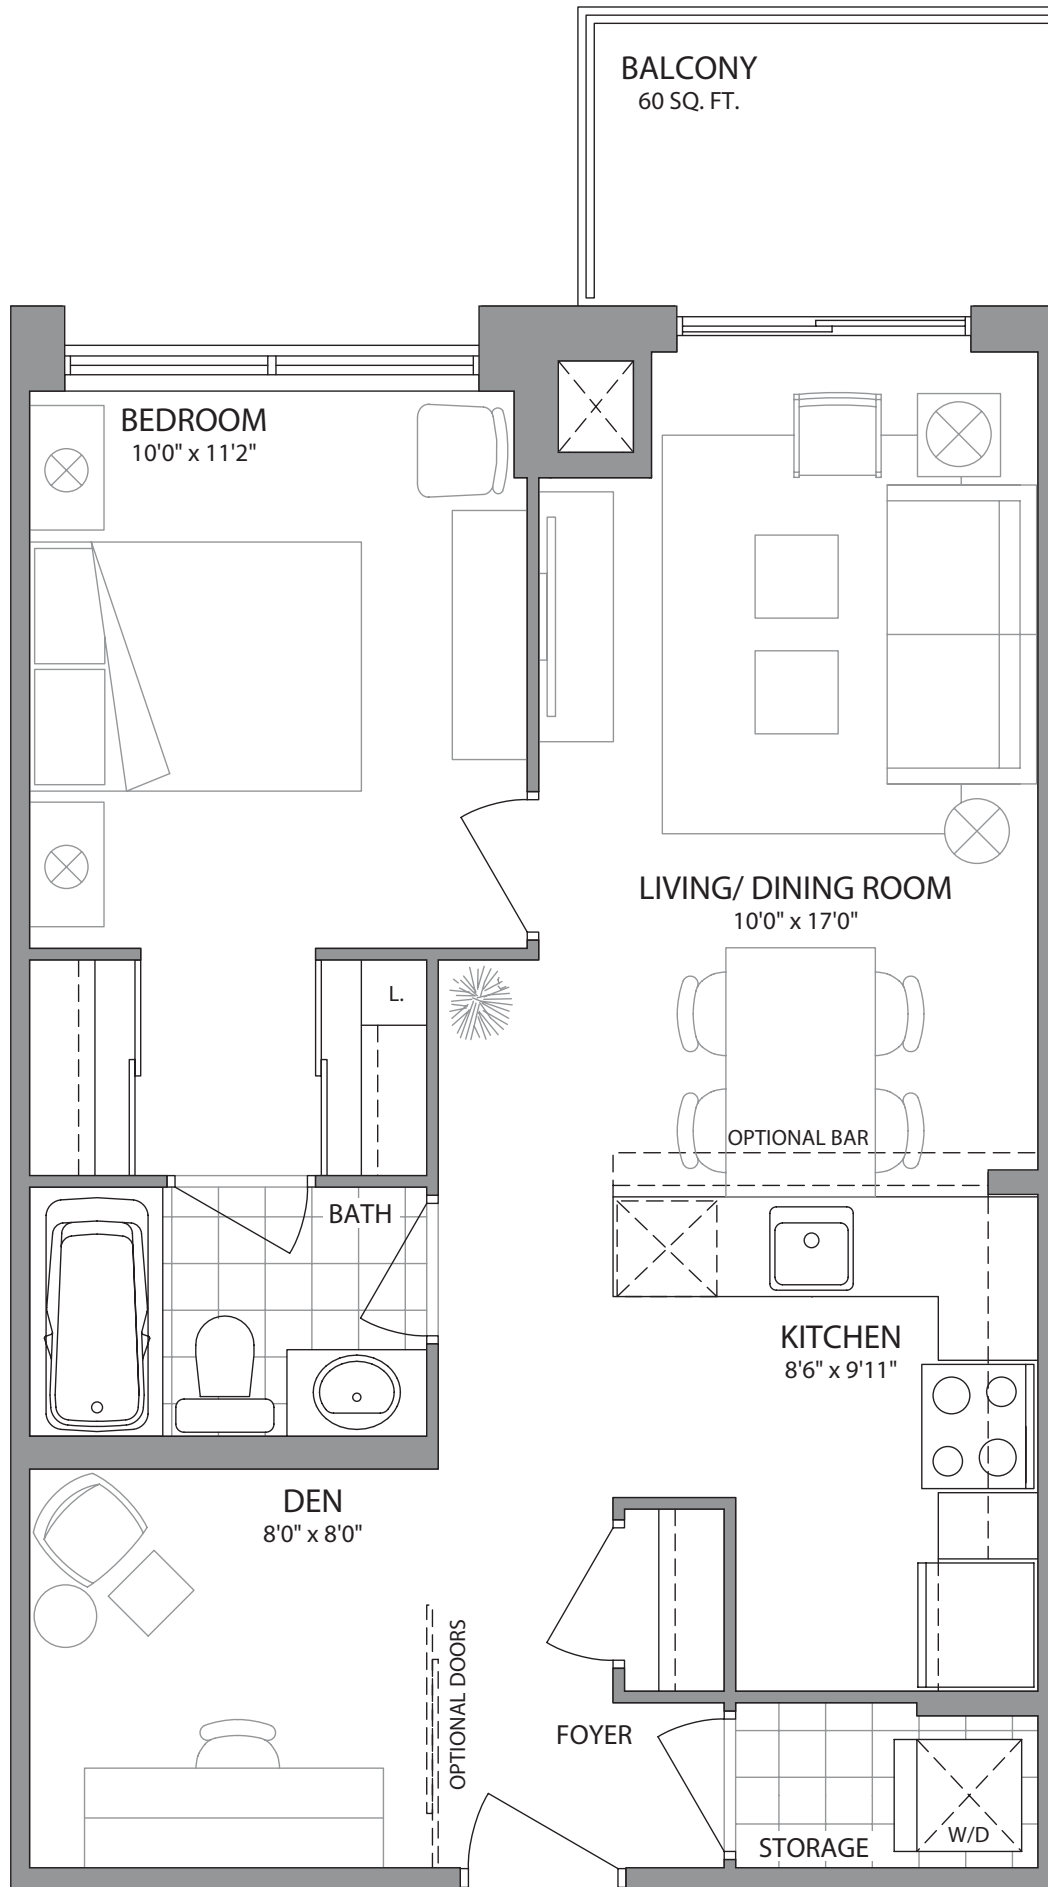

# SUITE 1G + D | 660<sup>SQ</sup> FT

ONE BEDROOM + DEN ~ SOUTH VIEWS

Prices and specifications are subject to change without notice. Bulkheads and dropped ceilings will be added as required for mechanical, electrical and structural element. Actual usable floor space may vary from the stated floor area. E. & O. E.