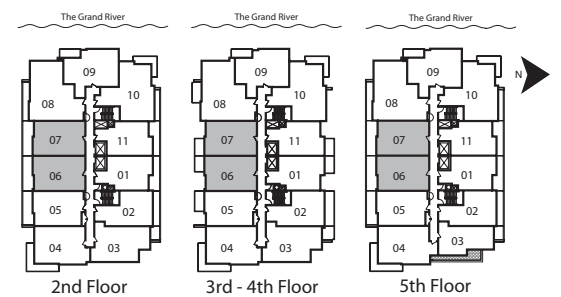

# SUITE 1G + D | 660<sup>SQ</sup> FT

ONE BEDROOM + DEN ~ SOUTH VIEWS

Prices and specifications are subject to change without notice. Bulkheads and dropped ceilings will be added as required for mechanical, electrical and structural element. Actual usable floor space may vary from the stated floor area. E. & O. E.