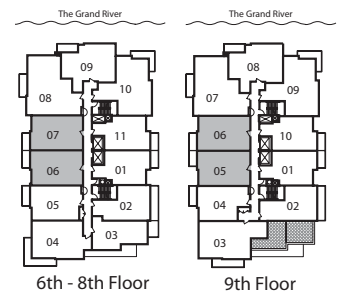

# SUITE 1G + D | 660<sup>SQ</sup> FT

ONE BEDROOM + DEN ~ SOUTH VIEWS

Prices and specifications are subject to change without notice. Bulkheads and dropped ceilings will be added as required for mechanical, electrical and structural element. Actual usable floor space may vary from the stated floor area. E. & O. E.