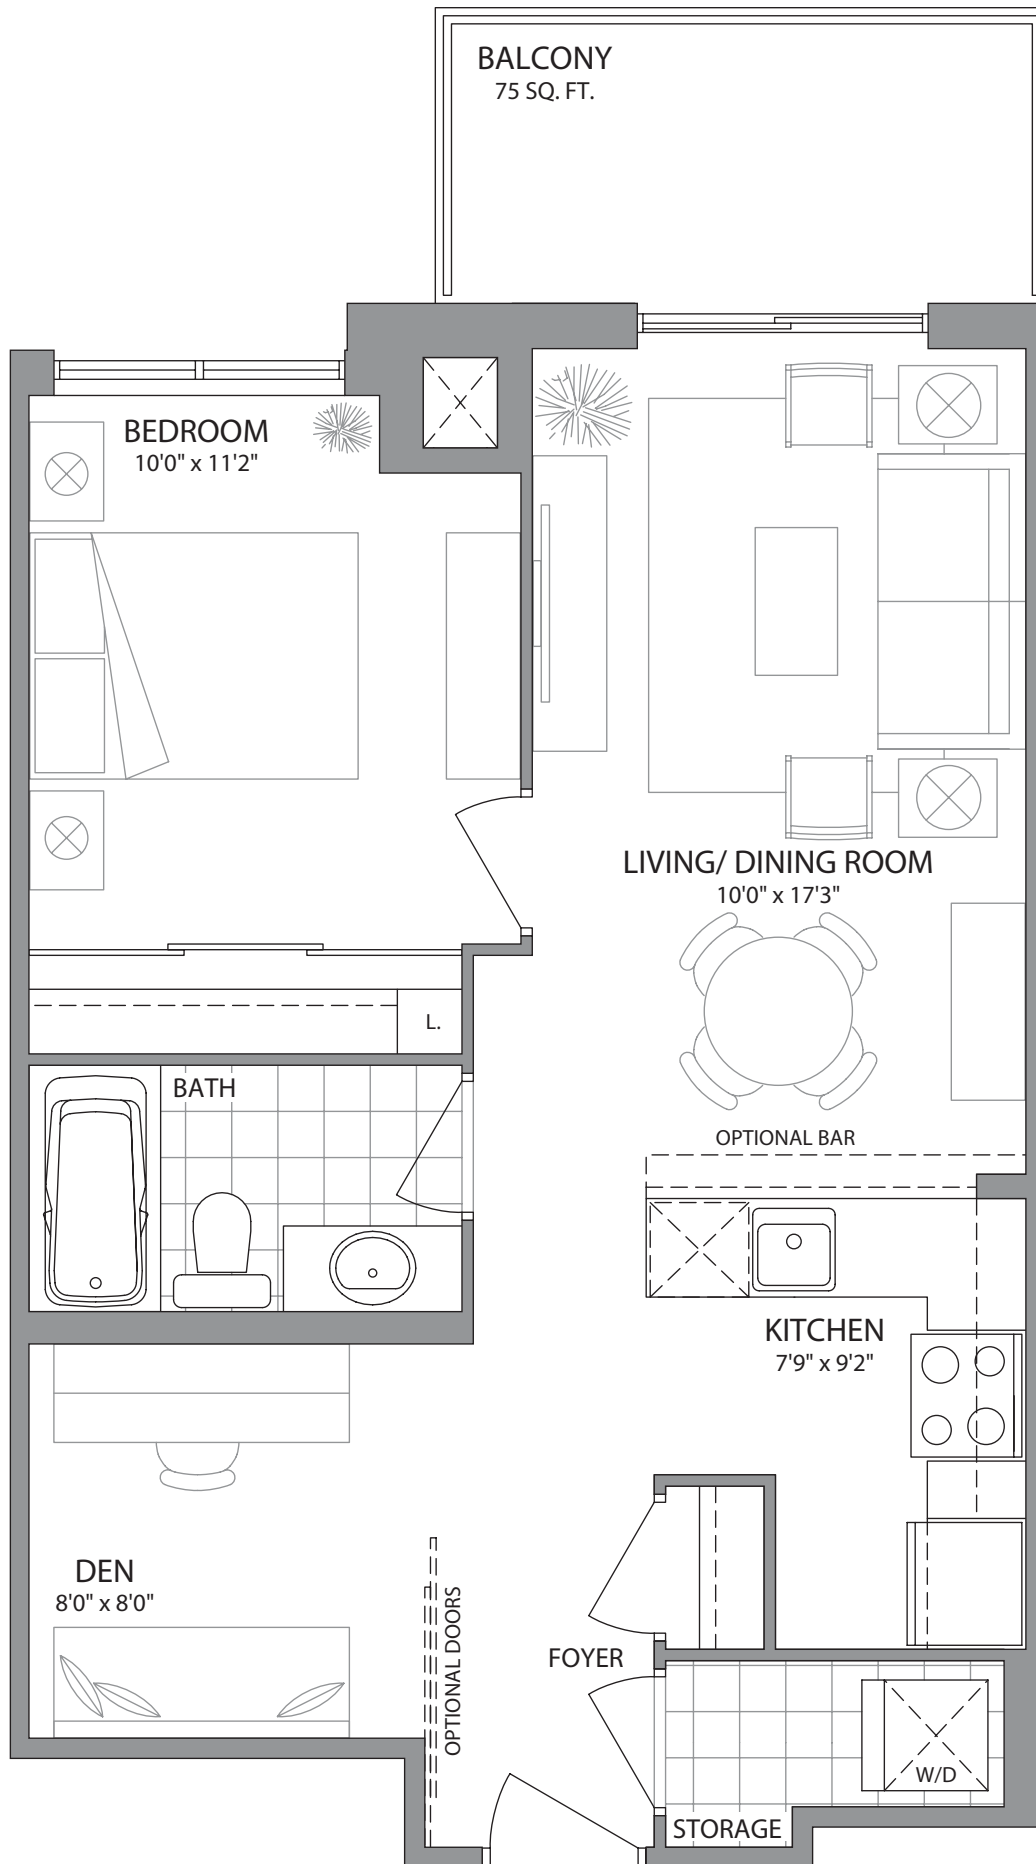

# SUITE 1F + D | 640 <sup>SQ</sup> FT

ONE BEDROOM + DEN ~ SOUTH VIEWS

Prices and specifications are subject to change without notice. Bulkheads and dropped ceilings will be added as required for mechanical, electrical and structural element. Actual usable floor space may vary from the stated floor area. E. & O. E.