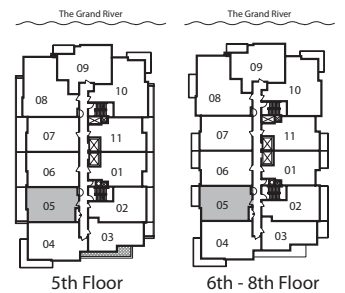

# SUITE 1F + D | 640 <sup>SQ</sup> FT

ONE BEDROOM + DEN ~ SOUTH VIEWS

Prices and specifications are subject to change without notice. Bulkheads and dropped ceilings will be added as required for mechanical, electrical and structural element. Actual usable floor space may vary from the stated floor area. E. & O. E.