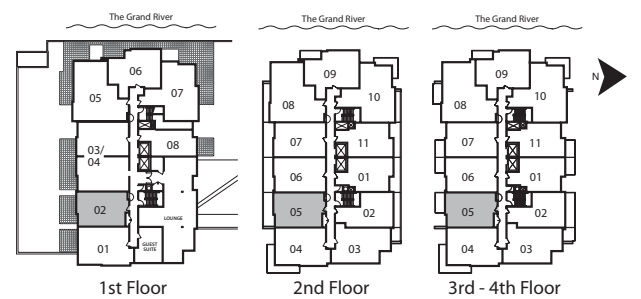

# SUITE 1F + D | 640 <sup>SQ</sup> FT

ONE BEDROOM + DEN ~ SOUTH VIEWS

Prices and specifications are subject to change without notice. Bulkheads and dropped ceilings will be added as required for mechanical, electrical and structural element. Actual usable floor space may vary from the stated floor area. E. & O. E.