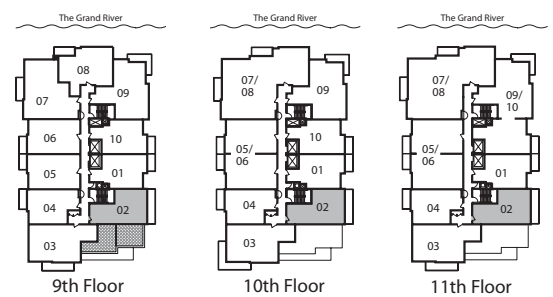

SUITE 1E | 650 SQ FT

ONE BEDROOM ~ NORTH & EAST VIEWS

Prices and specifications are subject to change without notice. Bulkheads and dropped ceilings will be added as required for mechanical, electrical and structural element. Actual usable floor space may vary from the stated floor area. E. & O. E.