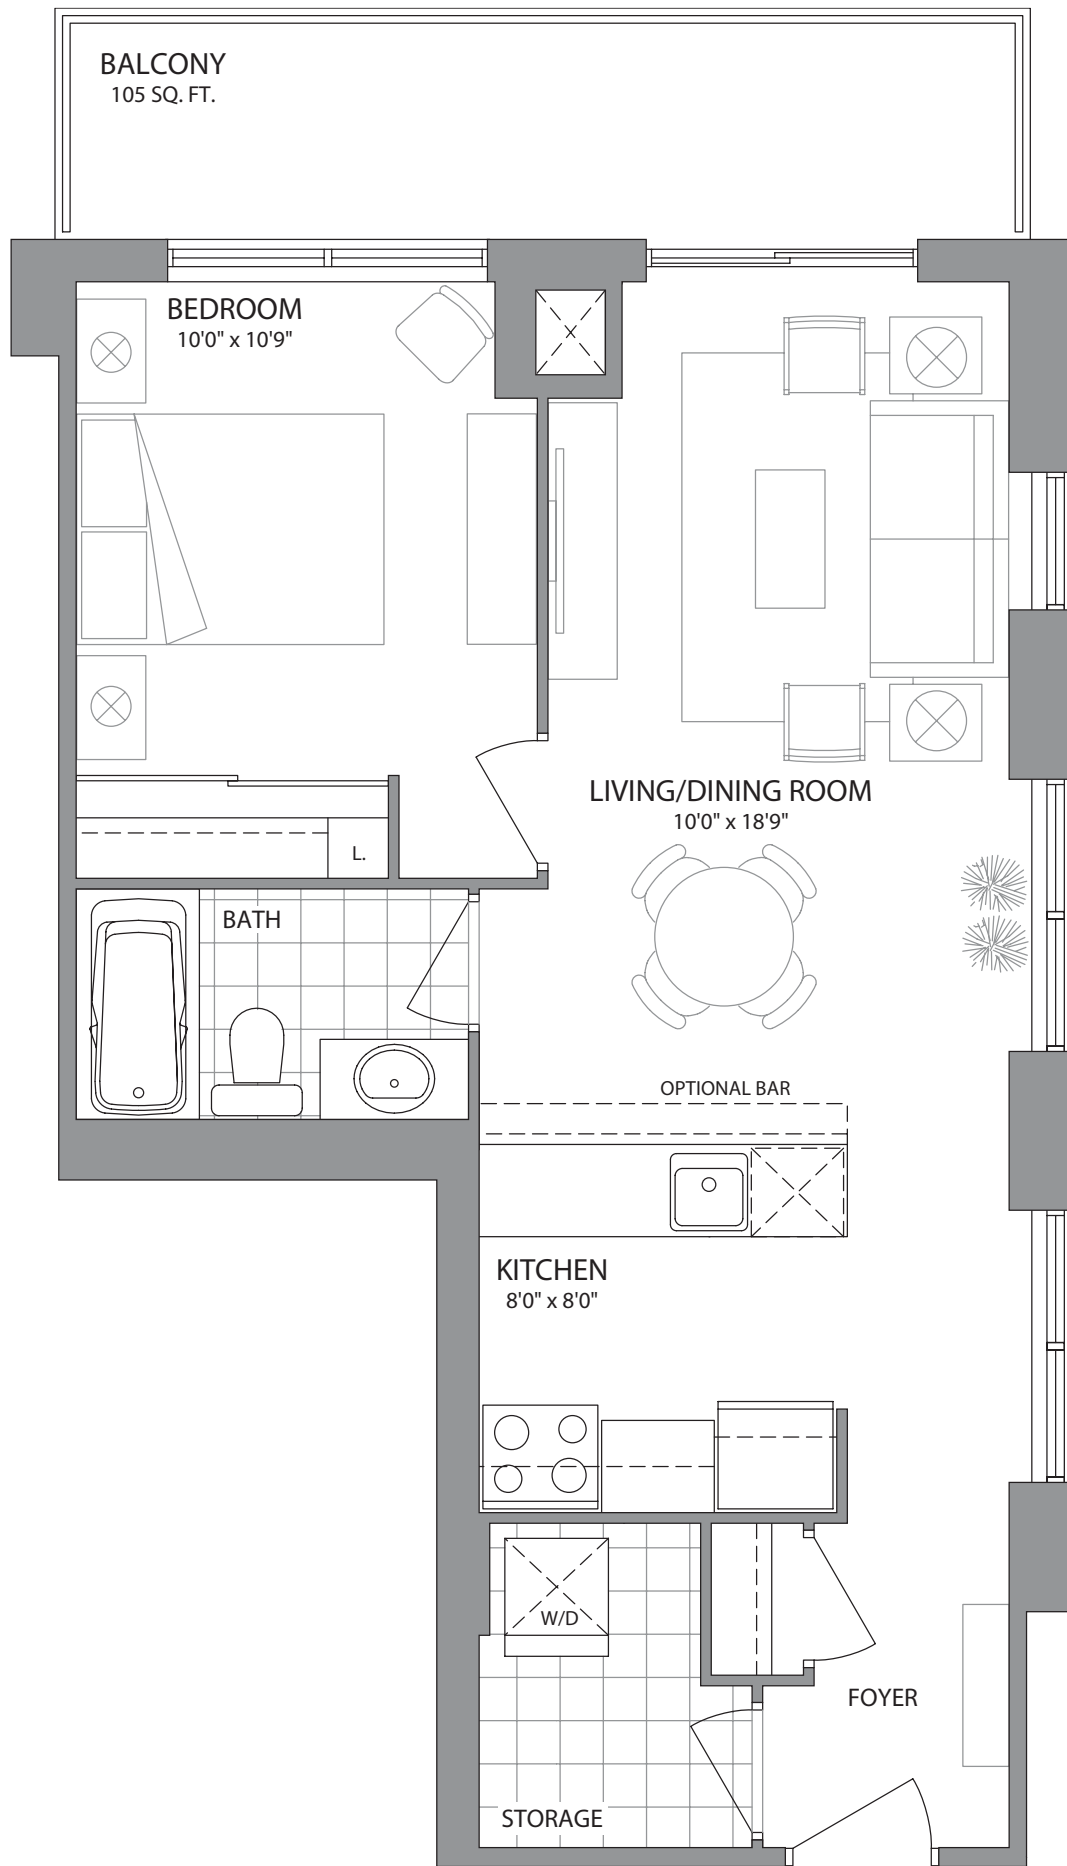

SUITE 1E | 650 SQ FT

ONE BEDROOM ~ NORTH & EAST VIEWS

Prices and specifications are subject to change without notice. Bulkheads and dropped ceilings will be added as required for mechanical, electrical and structural element. Actual usable floor space may vary from the stated floor area. E. & O. E.